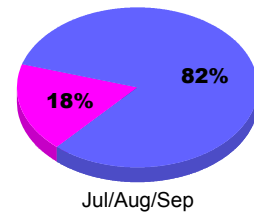

Membership Results
2012-2013

Membership
2011-2012

Month	Net Memb Goal	Actual New Memb	Actual Dropped Memb	Gain/Loss of Memb	Gain/Loss of Memb
Jul/Aug/Sep	-3	32	-46	-14	1
Totals	-3	32	-46	-14	1

Membership Results 2012-2013

Goal, New, Dropped, Gain/Loss

Comparison of Membership Gain/Loss

Current Year Compared to the Previous Year

Gender Comparison 2012-2013

Male Female